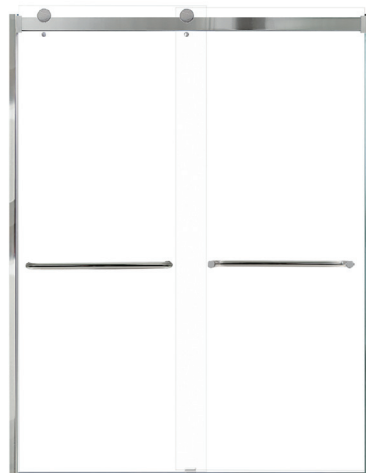

Platinum Whisper Close
BY-PASS DOOR

Available in Polished Chrome,
Brushed Stainless, and Matte Black

Additionally, it includes the 18" Tyler grab bar, the Storage Pod and the 1700 Series Chrome Round shower set.

Available in Polished Chrome,
Brushed Stainless, and Matte Black